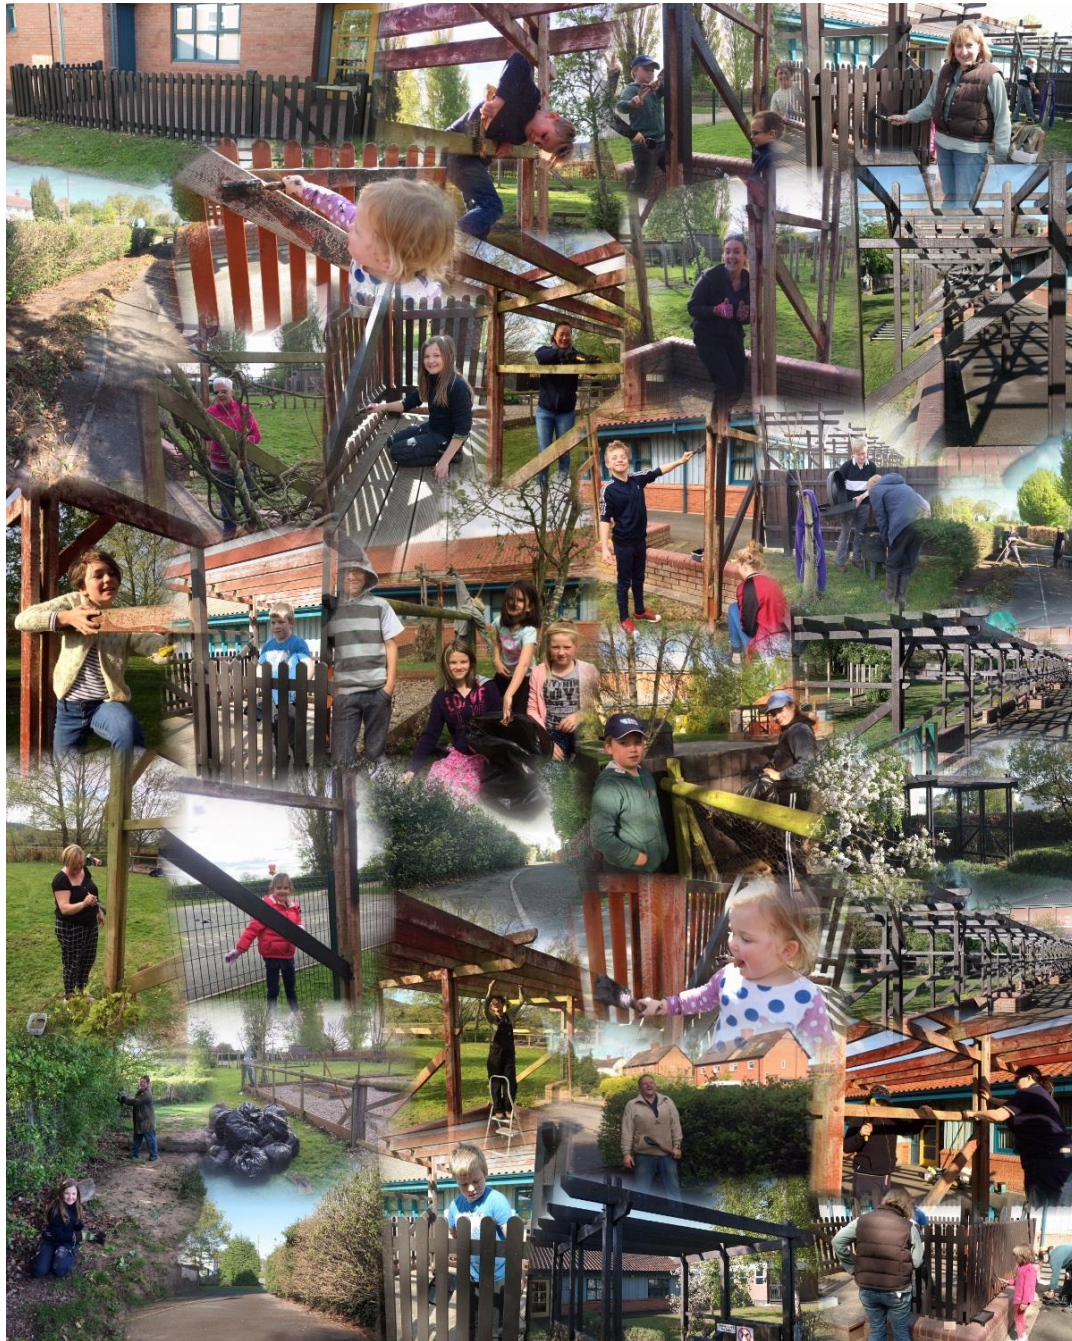

**WEOBLEY PRIMARY SCHOOL
WEOBLEY
HEREFORD
HR4 8ST**

**Telephone: 01544-318273
Fax: 01544-318896
Email: admin@weobley-pri.hereford.sch.uk**

**Head of School
Mr S Warrell BA (Hons), PGCE**

**Pupil Premium Awards 2016
Local Winner**
Primary schools with published KS2 results